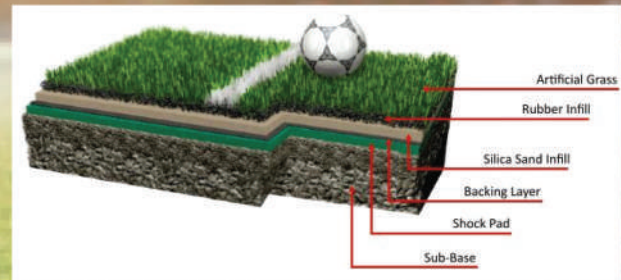

نحن متخصصون بأعمال تجهيز الملاعب من التيل الطبيعي او الصناعي بهختلف اشكاله وانواعه وكافة الاعمال التي يحتاجها تجهيز الملاعب كرة القدم وملعب البادل و ملعب التنس

We specialize in the work of preparing stadiums from natural or artificial turf in all its forms and types, and all the works needed to equip the football field, the paddle court, and the tennis court