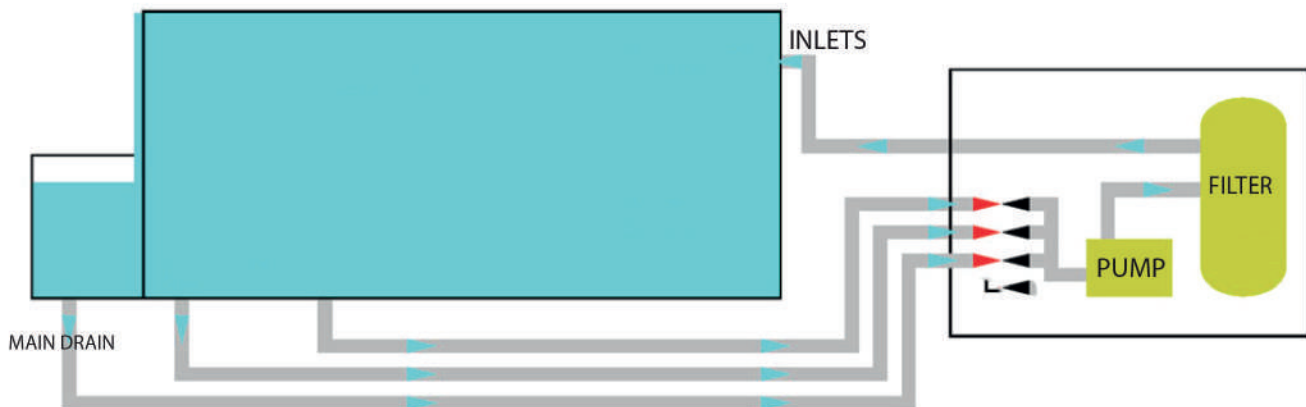

## SKIMMER SWIMMING POOL

### SWIMMING POOL UNDERWATER

Colorful changeable / waterproof IP68

C|R|E|S|T

# SWIMMING POOL

## INFINITY SWIMMING POOL

CRIBIT